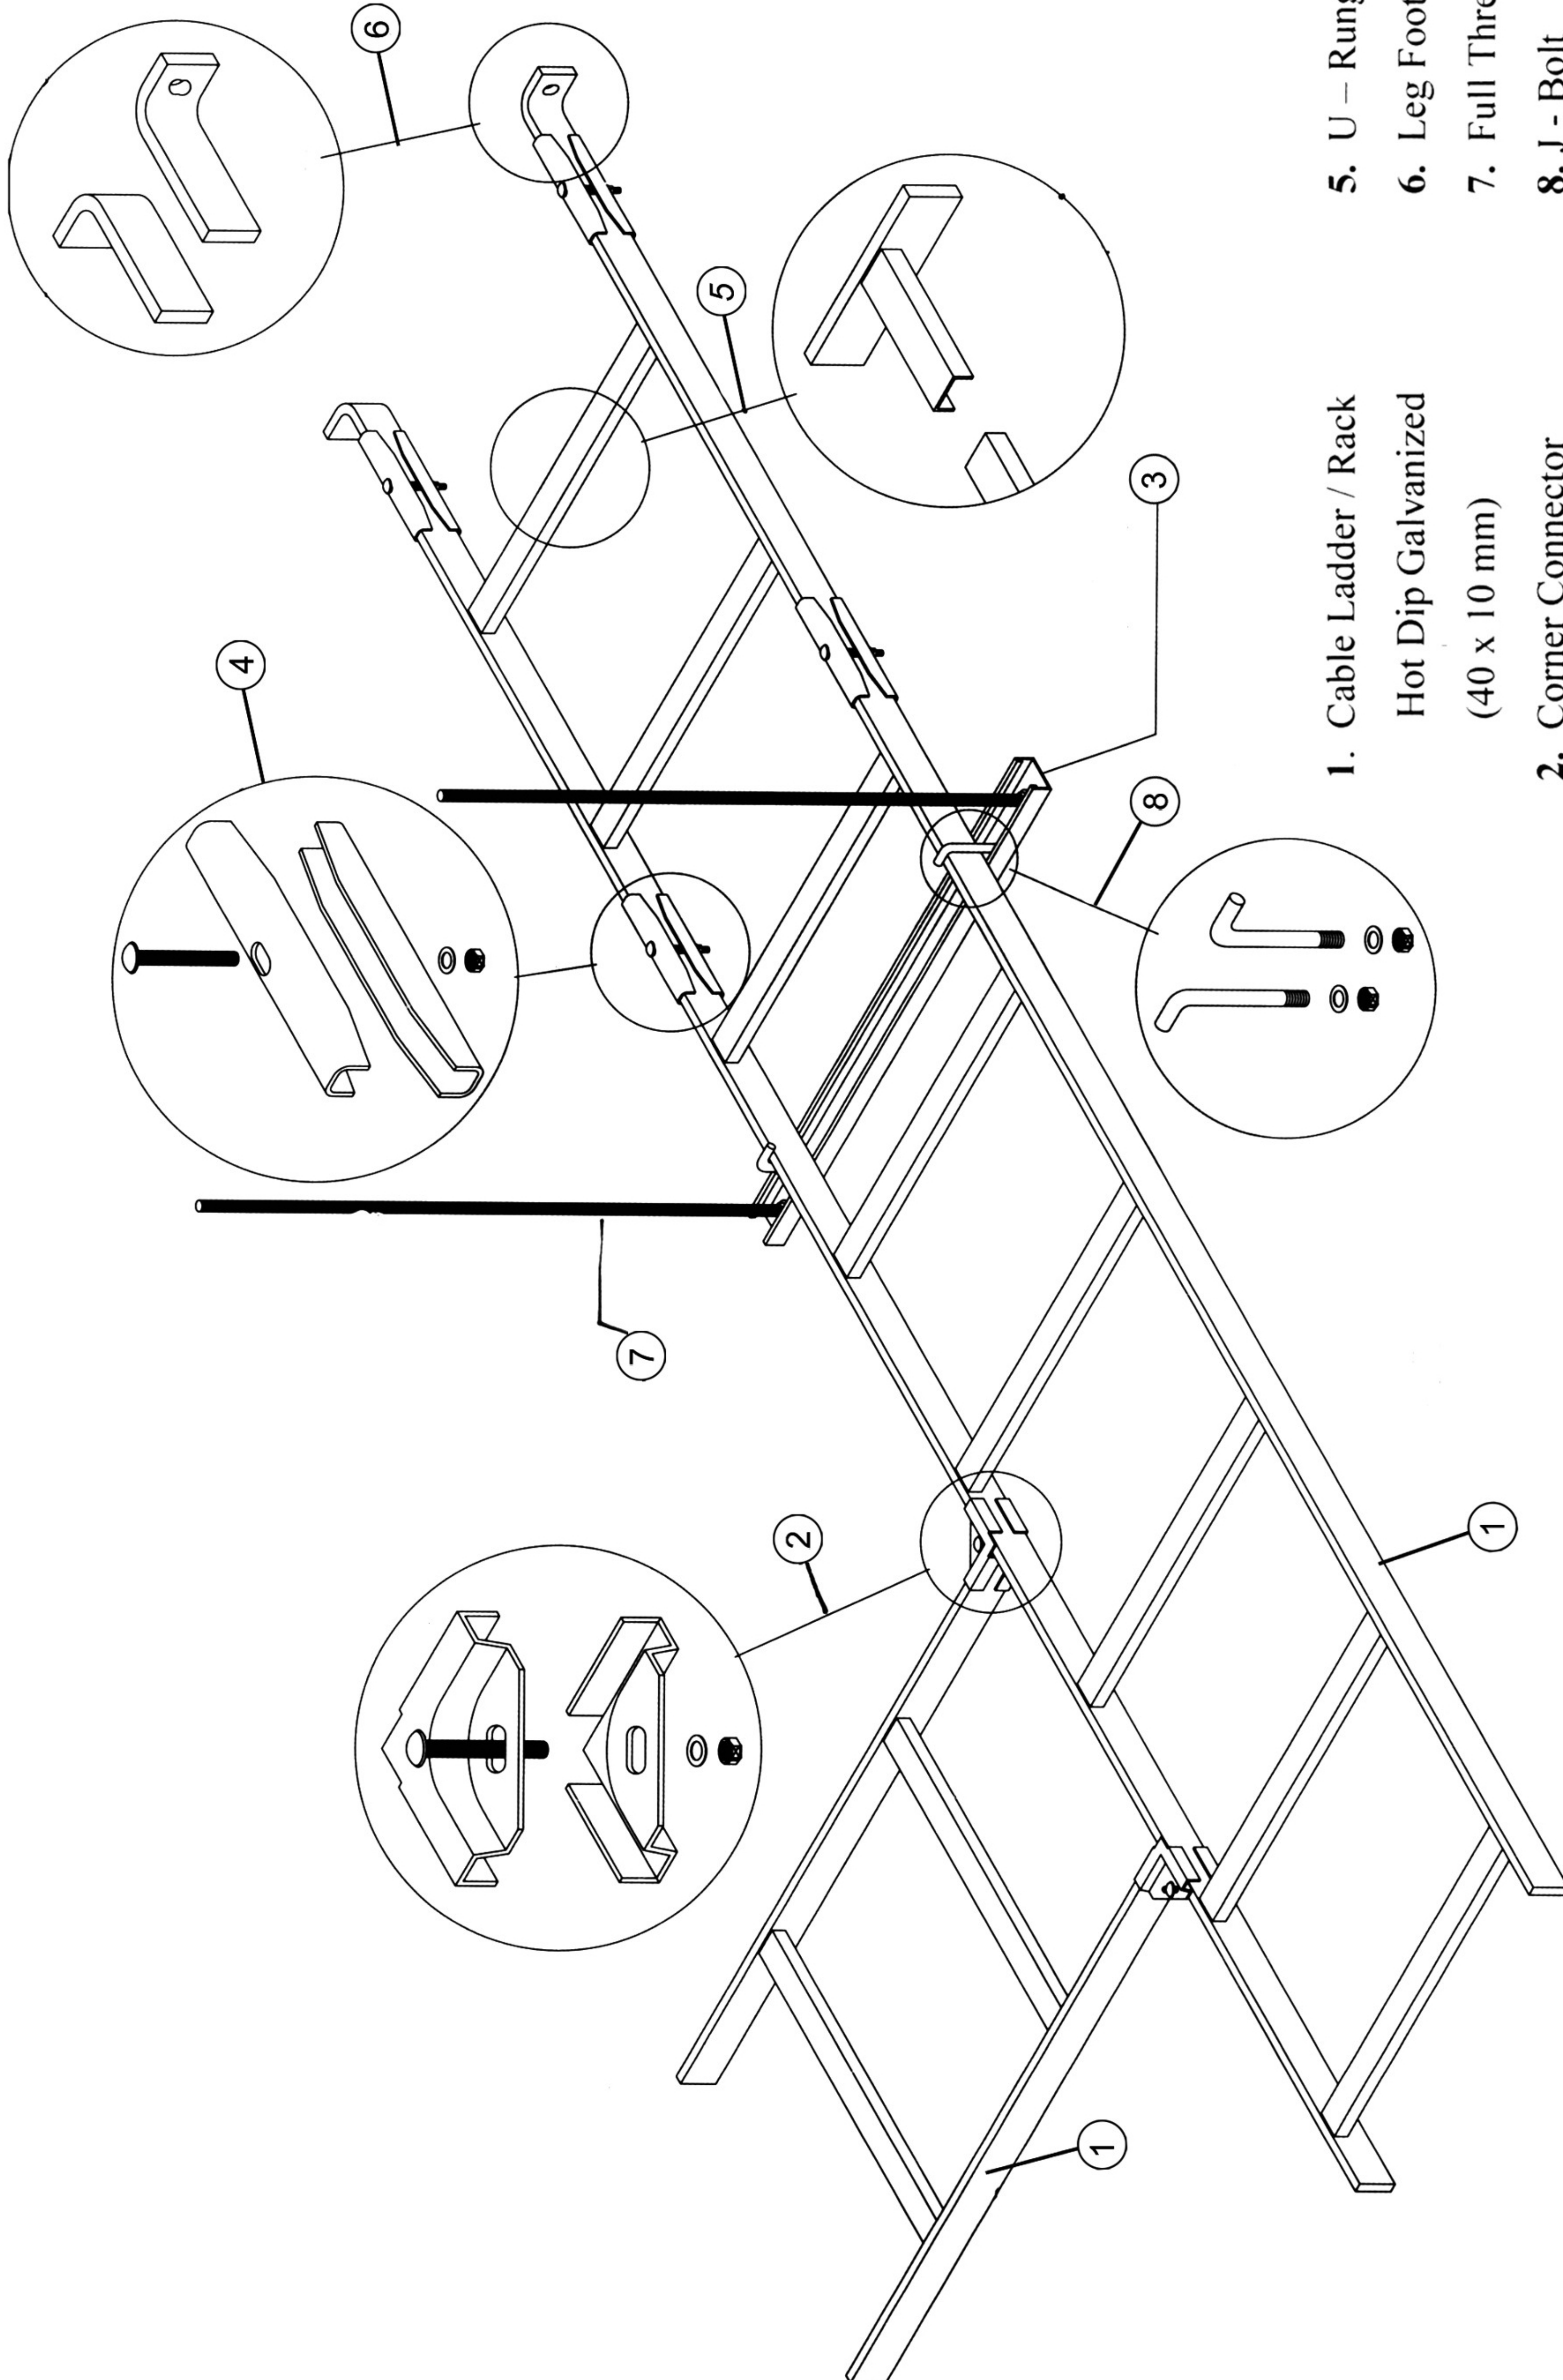

SHELTER CABLE LADDER/RACK

- 1. Cable Ladder / Rack
- 2. Corner Connector
- 3. 41 x 21 mm Solid Channel
- 4. Straight Connector
- 5. U – Rung Type
- 6. Leg Foot
- 7. Full Threaded Rod
- 8. J - Bolt

Hot Dip Galvanized
(40 x 10 mm)